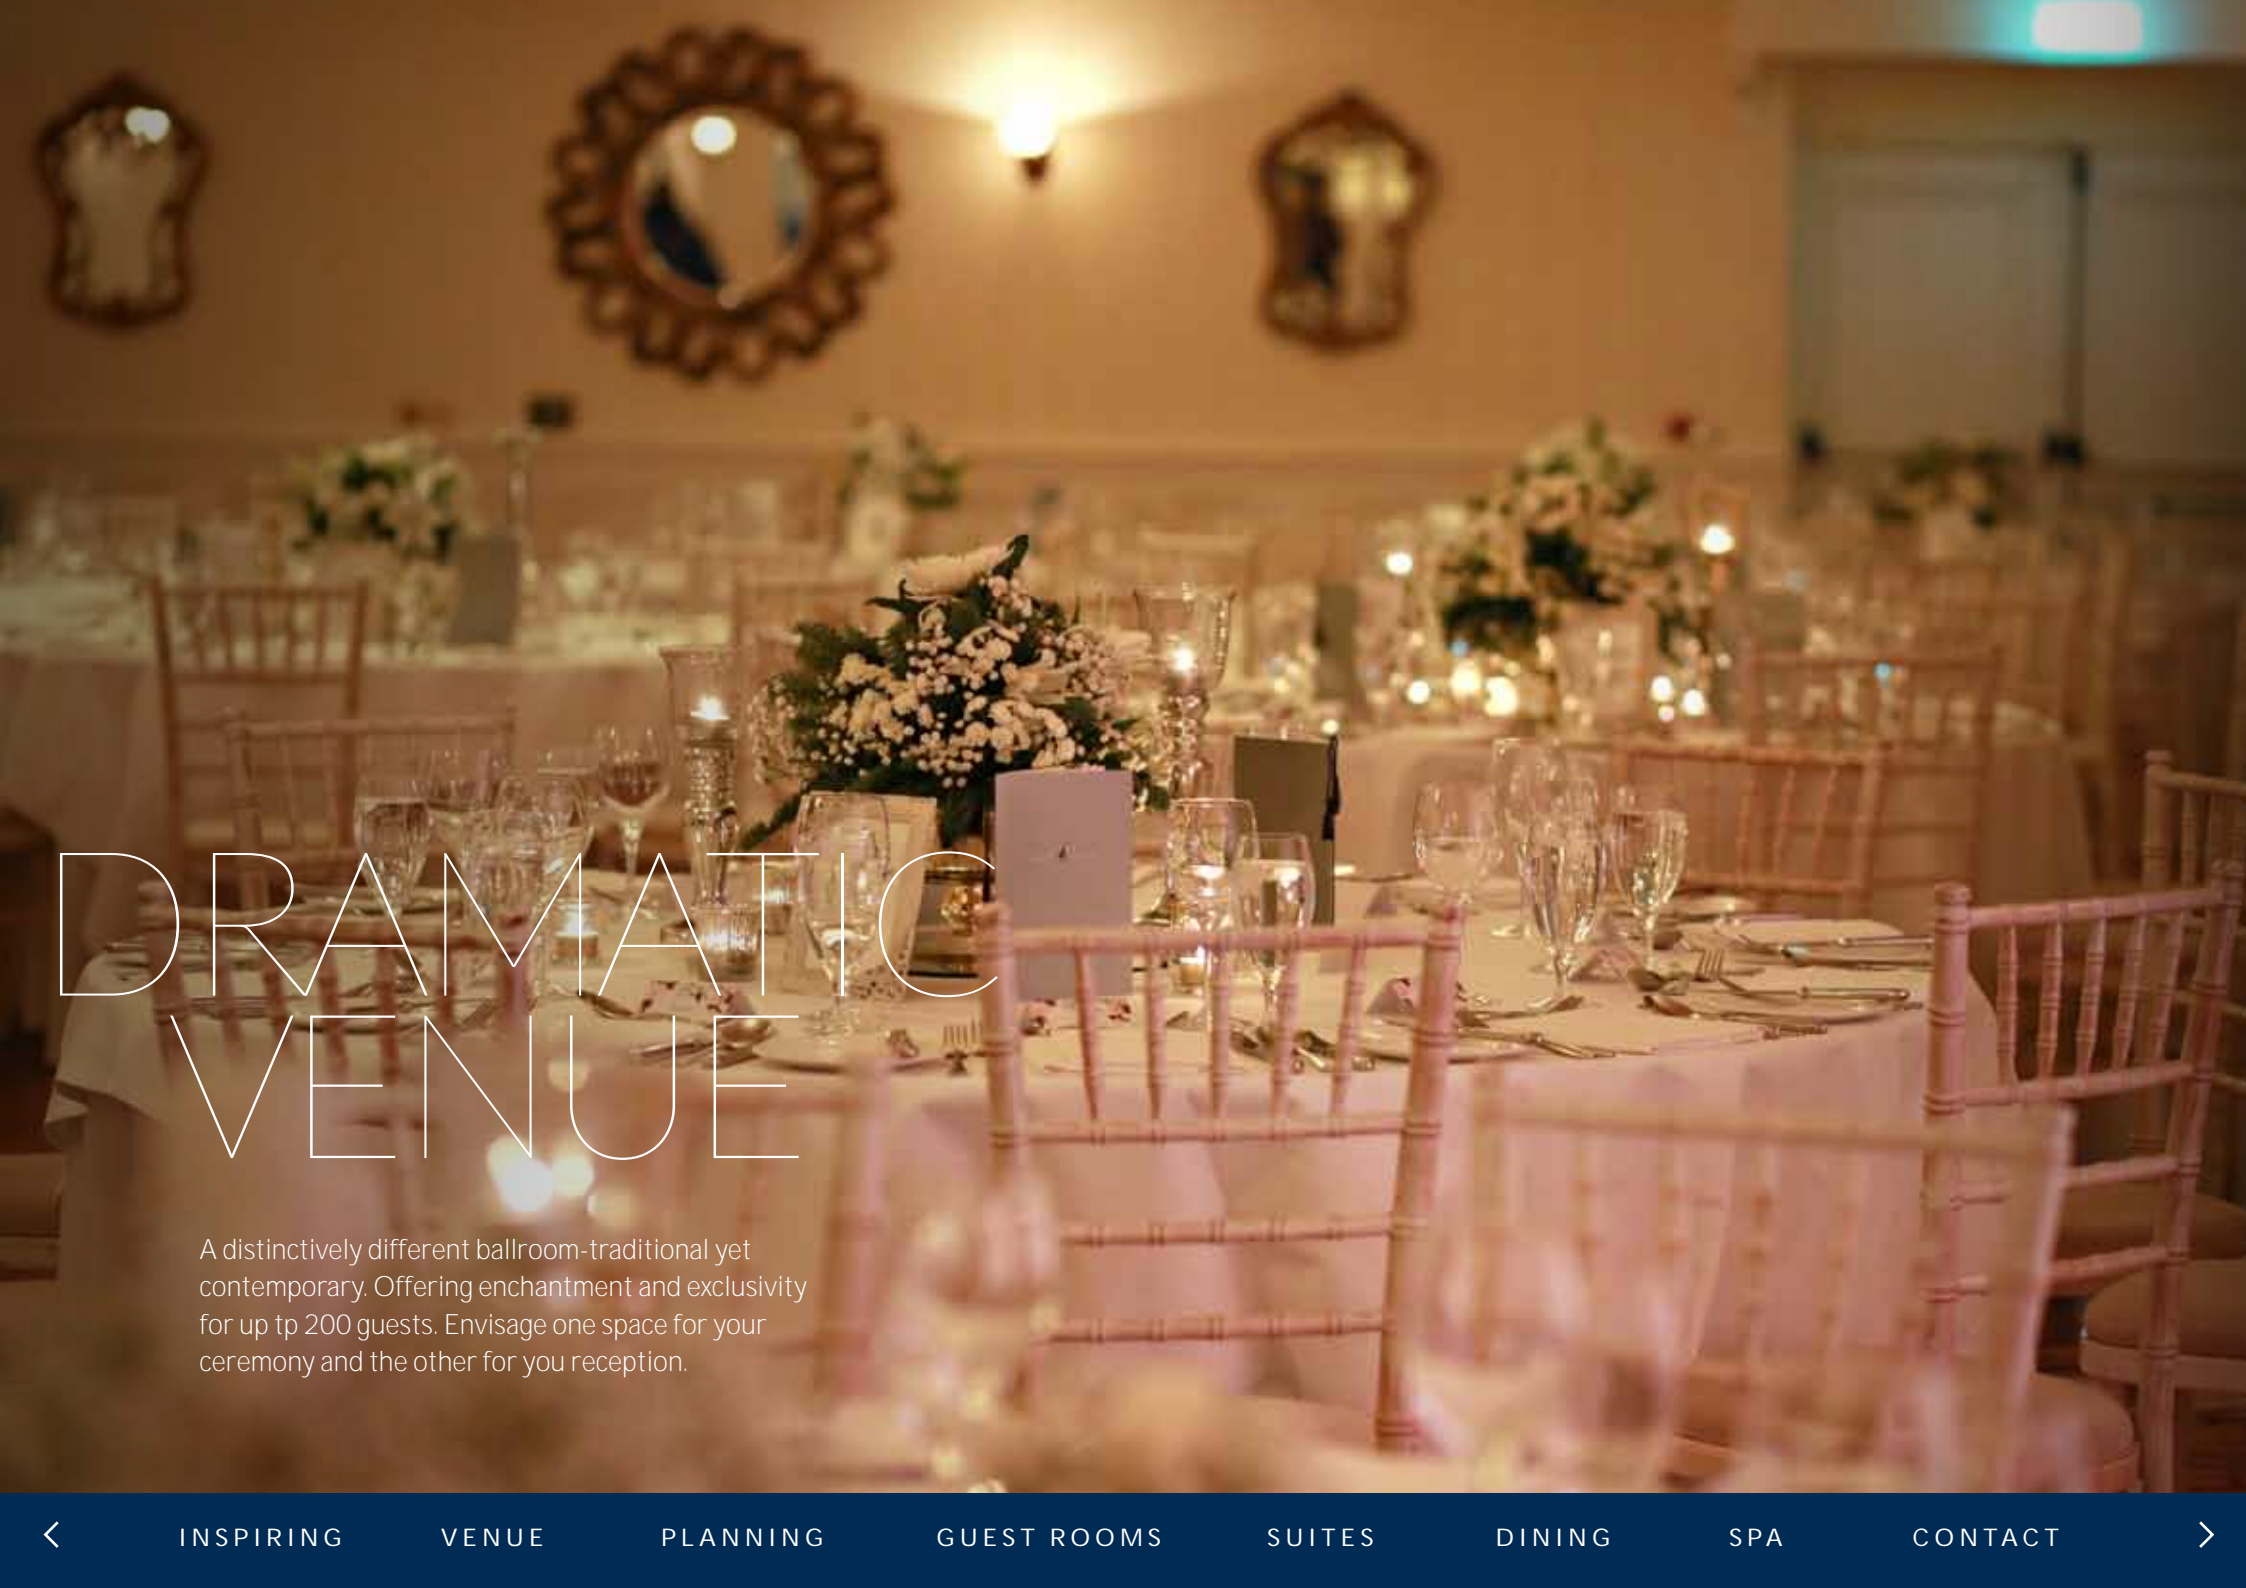

DRAMATIC VENUE

A distinctively different ballroom-traditional yet contemporary. Offering enchantment and exclusivity for up to 200 guests. Envisage one space for your ceremony and the other for your reception.

[INSPIRING](#)

[VENUE](#)

[PLANNING](#)

[GUEST ROOMS](#)

[SUITES](#)

[DINING](#)

[SPA](#)

[CONTACT](#)