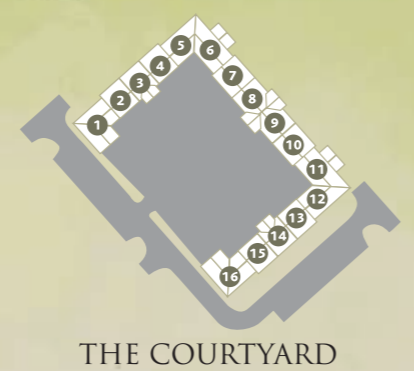

MOUNT  FALCON
ESTATE LAYOUT

- Parking 
- Recycling Bins 
- Walking/Running/
Cycling Trail 
- Picnic Areas 
- Archery/Clay Pigeon 
- Fishing 

RIVER NOT TO SCALE