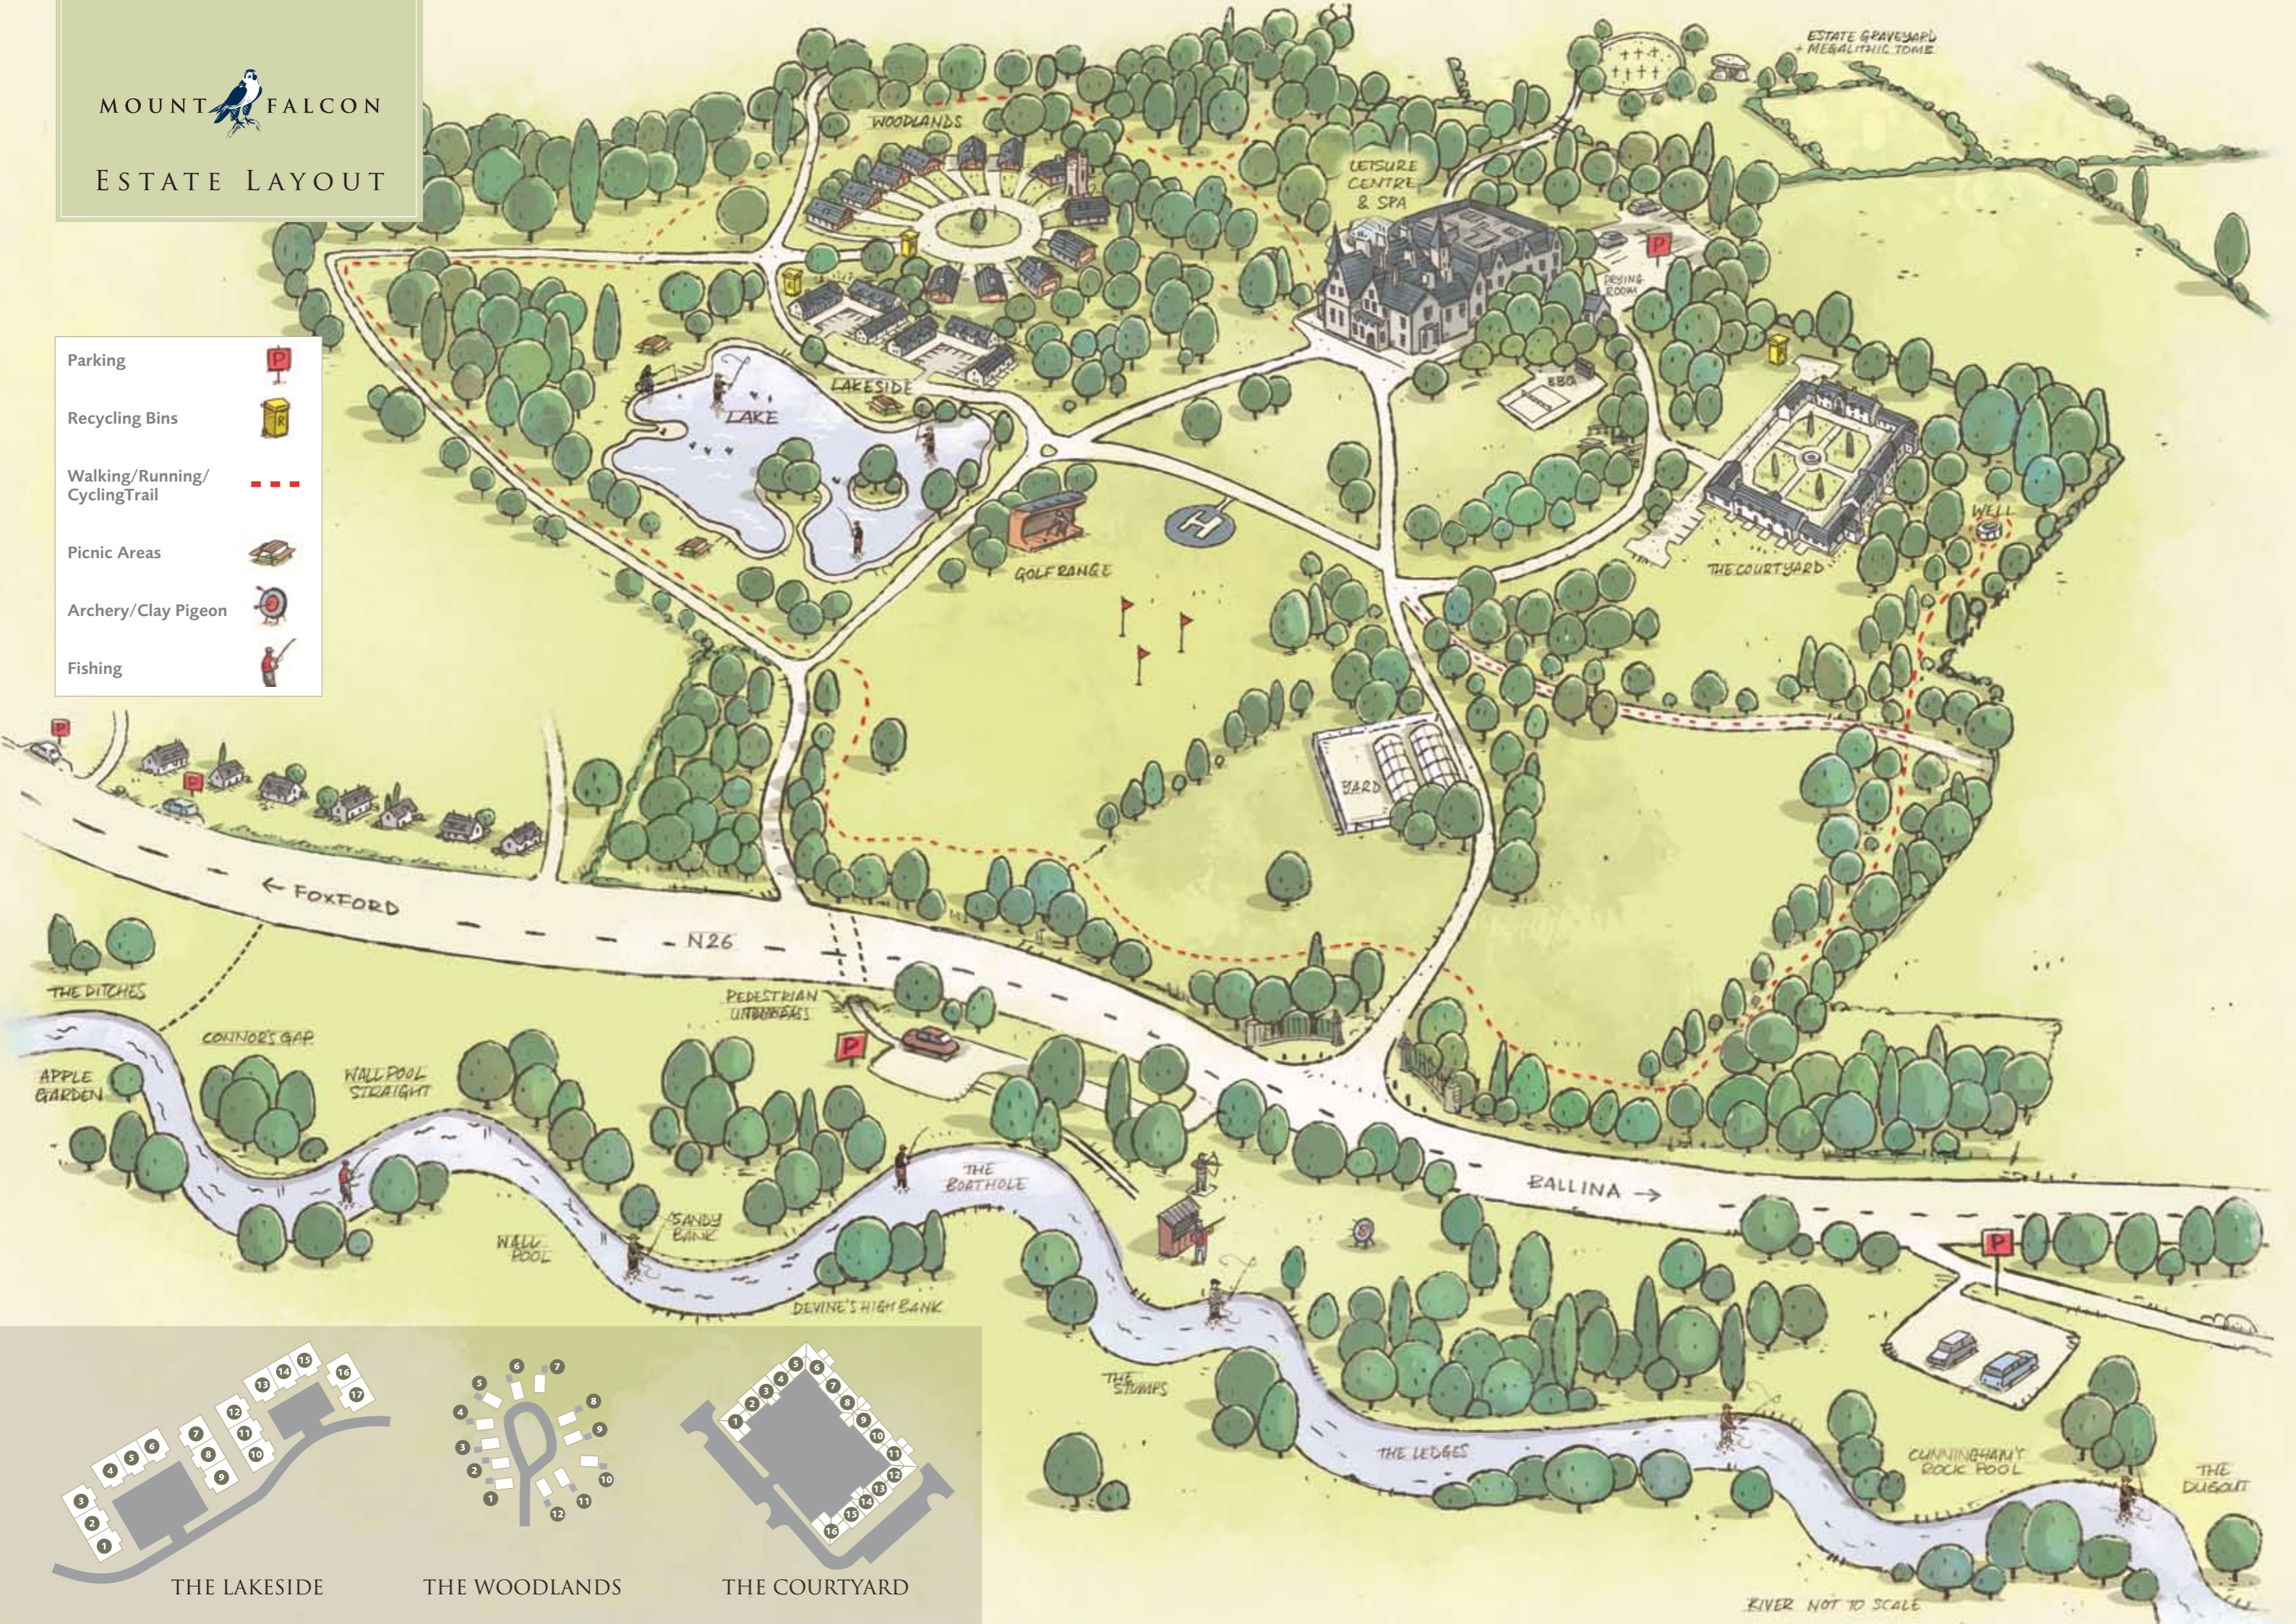

MOUNT  FALCON
ESTATE LAYOUT

- Parking 
- Recycling Bins 
- Walking/Running/
Cycling Trail 
- Picnic Areas 
- Archery/Clay Pigeon 
- Fishing 

RIVER NOT TO SCALE